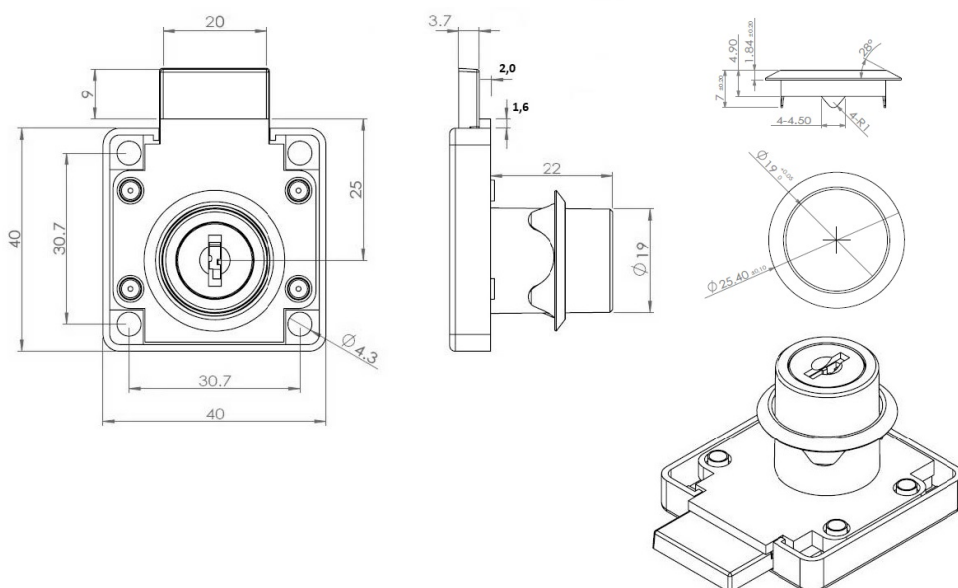

PRODUCT SHEET

Description:

Rim Lock 850, $\varnothing 19 \times 22 \text{mm}$, Drawer, NPL, Hinged Car Key SISO

Item number:

14.01.094-0

| Units | Box | Carton | HS Code | Barcode |
|-------|-----|--------|------------|--|
| Pcs. | 12 | 240 | 8301300000 |  |
| | | | | 5704866032759 |